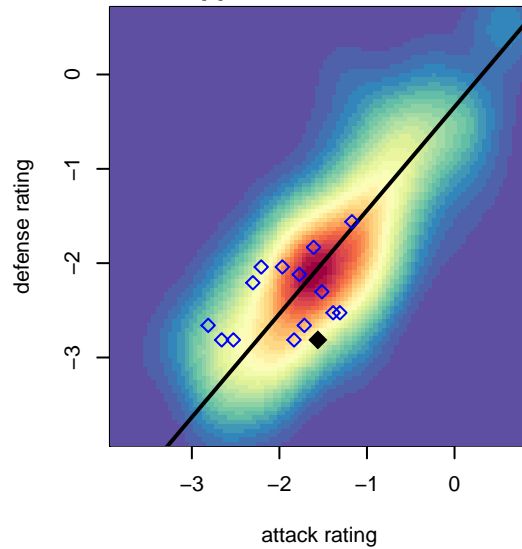

Crossfire OR LOSC White G04

Crossfire Oregon
 Lake Oswego, OR
 G04 total strength=177
 attack=0.21 defense=0.06
 fall league = PTT G04 Div 2 Red
 spr league = Spr OYS G04 Div 2 Red

alt names used:
 LOSC 04 White
 LOSC 04 White
 LOSC 04 White

Venues played:
 2015 PTT G04 Division 2 Red
 2015 OYS Founders Cup G04
 2015 Spr OYS G04 Division 2 Red

**attack and defense variance (black dot)
relative to other teams
and top 10 in region**

**attack and defense rating
relative to others at age
and all opponents in last 13 months**