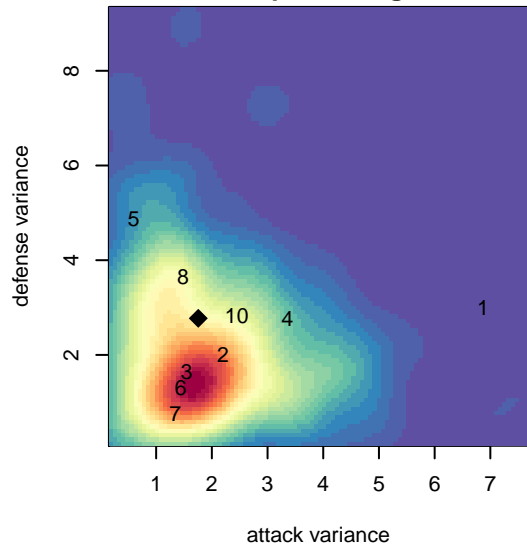

Crossfire OR LOSC White G04

Crossfire Oregon
 Lake Oswego, OR
 G04 total strength=177
 attack=0.21 defense=0.06
 fall league = PTT G04 Div 2 Red
 spr league = Spr OYS G04 Div 2 Red

alt names used:
 LOSC 04 White
 LOSC 04 White
 LOSC 04 White

Venues played:
 2015 PTT G04 Division 2 Red
 2015 OYS Founders Cup G04
 2015 Spr OYS G04 Division 2 Red

**attack and defense variance (black dot)
relative to other teams
and top 10 in region**

**attack and defense rating
relative to others at age
and all opponents in last 13 months**