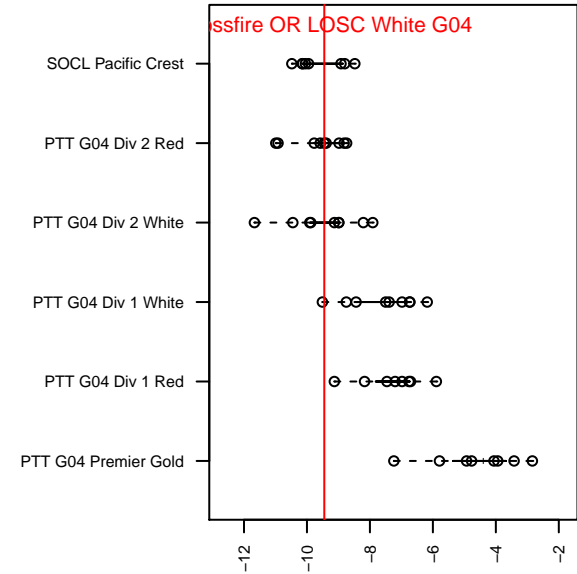

Crossfire OR LOSC White G04

Crossfire Oregon
 Lake Oswego, OR
 G04 total strength=177
 attack=0.21 defense=0.06
 fall league = PTT G04 Div 2 Red
 spr league = Spr OYS G04 Div 2 Red

alt names used:
 LOSC 04 White
 LOSC 04 White
 LOSC 04 White

Venues played:
 2015 PTT G04 Division 2 Red
 2015 OYS Founders Cup G04
 2015 Spr OYS G04 Division 2 Red

**attack and defense variance (black dot)
relative to other teams
and top 10 in region**

**attack and defense rating
relative to others at age
and all opponents in last 13 months**