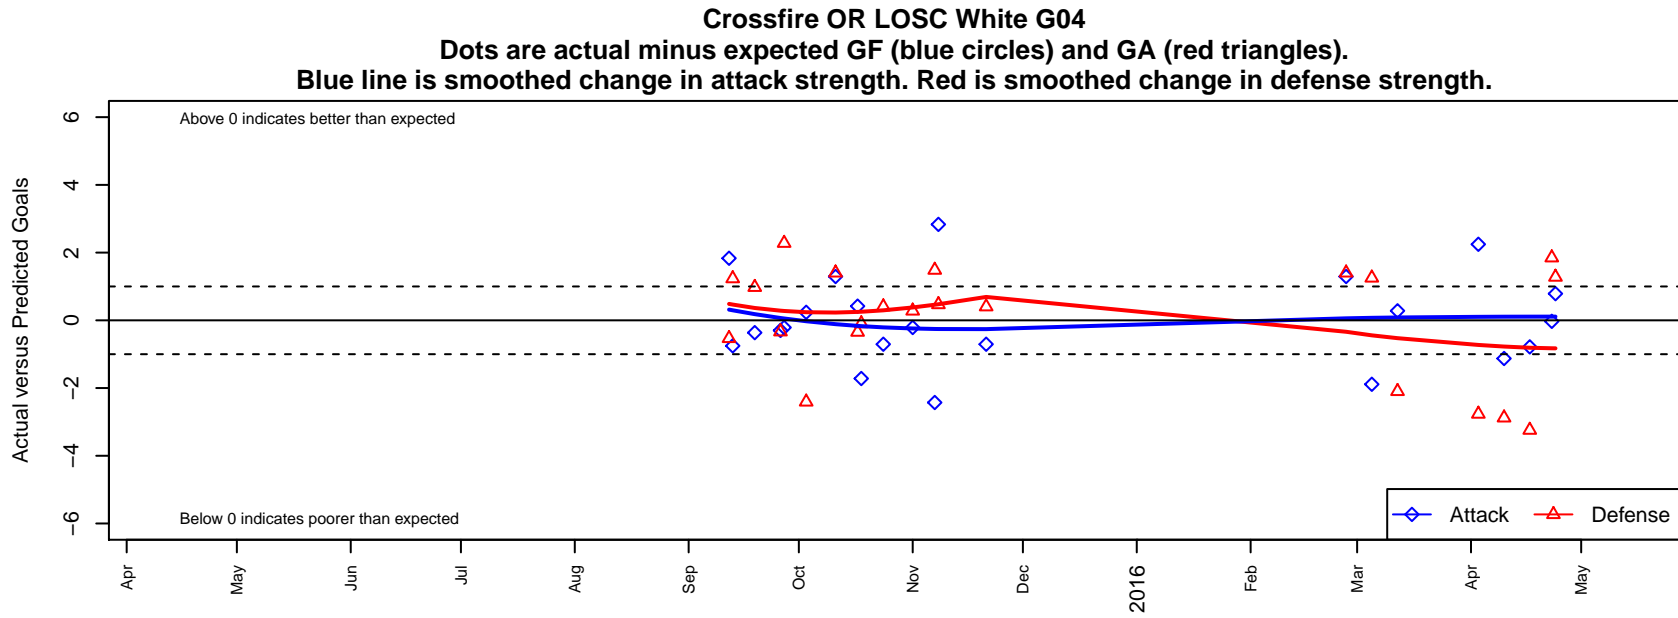

Crossfire OR LOSC White G04

Crossfire Oregon
 Lake Oswego, OR
 G04 total strength=177
 attack=0.21 defense=0.06
 fall league = PTT G04 Div 2 Red
 spr league = Spr OYS G04 Div 2 Red

alt names used:
 LOSC 04 White
 LOSC 04 White
 LOSC 04 White

Venues played:
 2015 PTT G04 Division 2 Red
 2015 OYS Founders Cup G04
 2015 Spr OYS G04 Division 2 Red

**attack and defense variance (black dot)
relative to other teams
and top 10 in region**

**attack and defense rating
relative to others at age
and all opponents in last 13 months**