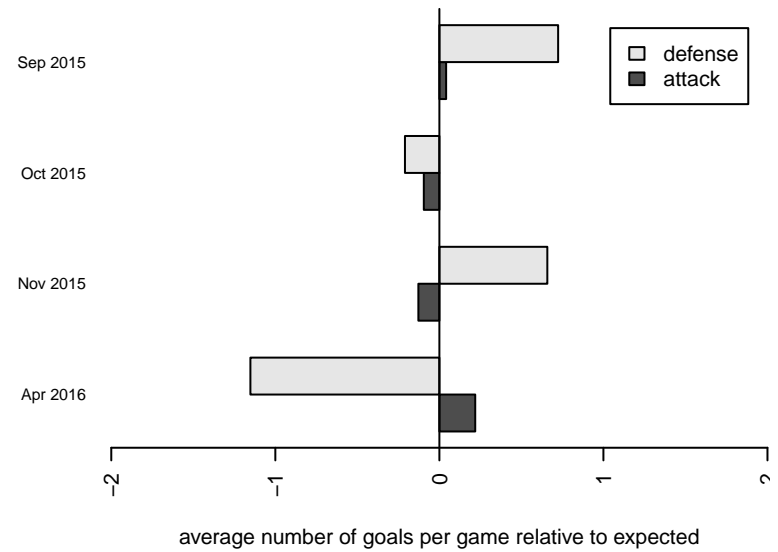

Performance relative to 13 month average